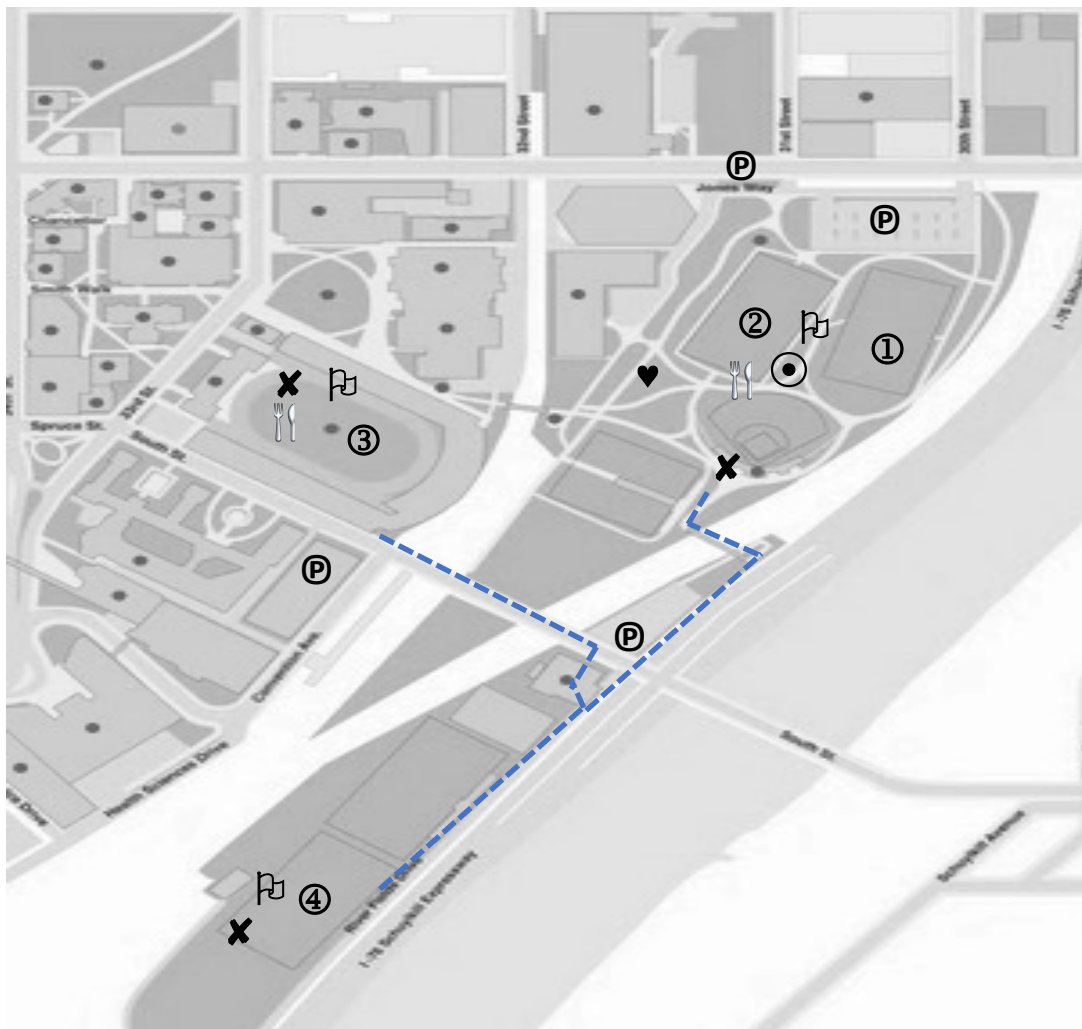

QUAKER SUMMER SHOWDOWN

Key

- ① **Ace Adams Field (Field Turf)**
 - ② **Dunning-Cohen Field (Field Turf)**
3000 Walnut St, Philadelphia, PA 19104
 - ③ **Franklin Field (Field Turf)**
235 S 33rd St, Philadelphia, PA 19104
 - ④ **Vagelos Field (Astro Turf)**
River Fields Drive , Philadelphia PA, 19104
-
- Food and Drink**
 - Bathrooms**
 - Athletic Trainers**
 - Showdown Headquarters**
 - Team Area**
-
- Parking**
 - 3100 Lower Walnut St, Philadelphia PA 19104 (Lot at Penn Park accessed via Chestnut St)
 - Walnut Street, Philadelphia (On Street)
 - Penn Museum (flat rate fee)
 - Hollenback Lot** (Hollenback under South St.- enter via River Fields Dr. from northbound University Ave)

Additional Food can be located down Walnut Street.