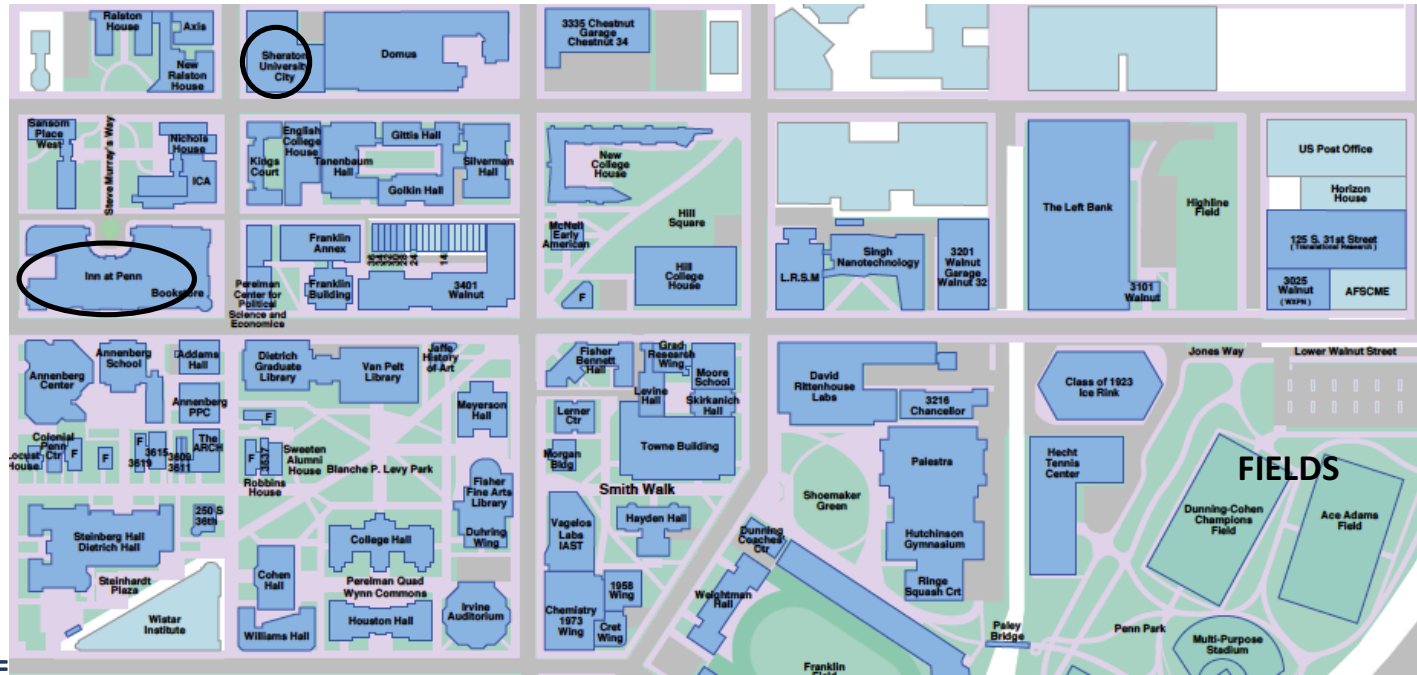

Quaker Lacrosse Camps Field Information

Facilities/Parking

Penn Park (Dunning-Cohen Bubble)
3000 Walnut Street
Philadelphia, PA 19104

Franklin Field
235 S. 33rd Street
Philadelphia, PA 19104

Penn Park – PARKING LOT
3100 Lower Walnut Street
Philadelphia, PA 19104
(accessible from Chestnut Street)

Quaker Lacrosse Camps Local Information

Hotel Information

The Inn at Penn
3600 Sansom Street

Sheraton University City
3549 Chestnut Street

Homewood Suites by Hilton
4109 Walnut Street