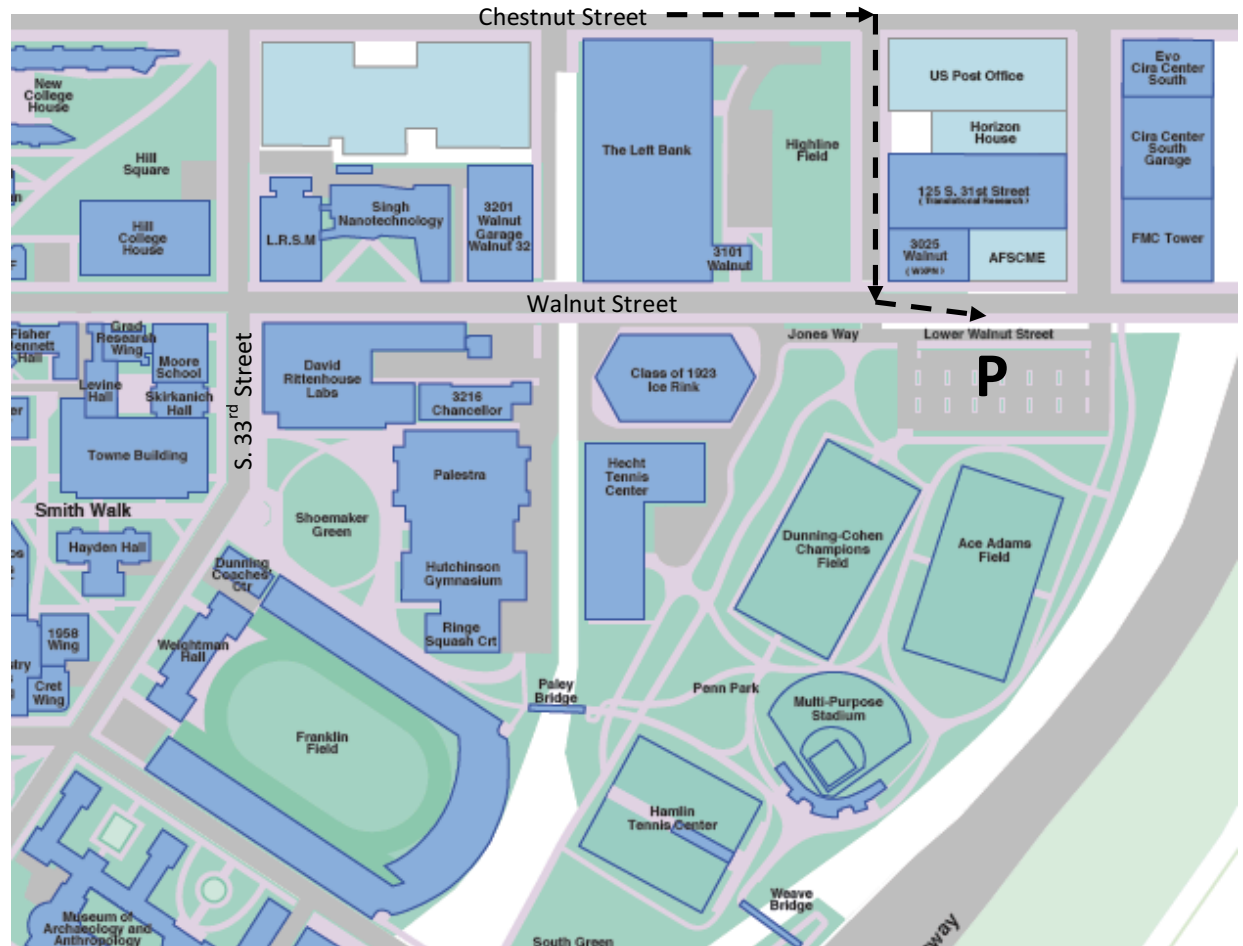

Quaker Lacrosse Camps Field Information

Facilities/Parking

Penn Park (Dunning-Cohen Bubble)
3000 Walnut Street
Philadelphia, PA 19104

Franklin Field
235 S. 33rd Street
Philadelphia, PA 19104

Penn Park – PARKING LOT
3100 Lower Walnut Street
Philadelphia, PA 19104
(accessible from Chestnut Street)

Quaker Lacrosse Camps Local Information

Hotel Information

The Inn at Penn
3600 Sansom Street

Sheraton University City
3549 Chestnut Street

Homewood Suites by Hilton
4109 Walnut Street